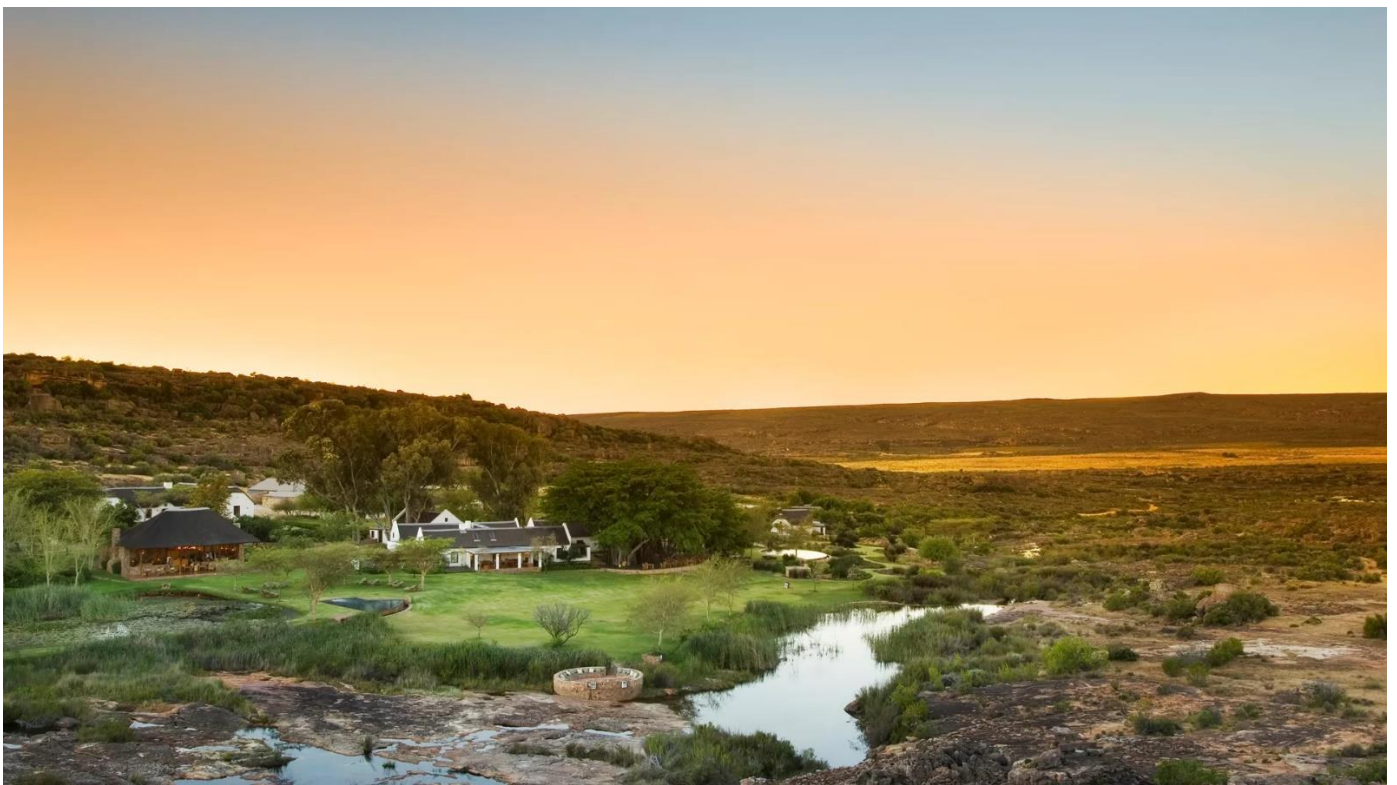

Easy Living Vacations

Travel by Design

5* Bushmans Kloof Wilderness Reserve (Near Clanwilliam)

Family Self-drive Luxury Country Escape Package (2 Nights) **FROM R6,405pp**

TRAVEL BETWEEN: 22 JUN '22 - 30 AUG '22

PP-TH3152172 - BOOK BY: 28 AUG 2022 [REQUEST QUOTE](#)

An oasis in the wilderness cradled by the rugged Cederberg Mountains, [Bushmans Kloof](#) offers an utterly unique wilderness escape in South Africa. This family-owned lodge and ecological oasis is set within a 7500-hectare private reserve. Offering five-star luxury accommodation and inspired South African cuisine, memorable days at Bushmans Kloof are spent discovering the wide-open plains, awe-inspiring wildlife and pristine mountain landscapes.

UNIQUE OFFERING:

- Set within a 7500-hectare private reserve
- More than 130 ancient San rock art sites
- Part of the Cape Floral Region, a World Heritage Site
- Fantastic array of hiking trails
- Extraordinary outdoor dining experiences
- The River Boma dining experience is part of the exceptional range of private dining options available

SELF-DRIVE PACKAGE INCLUDES:

- 2 Nights' accommodation at the 5* Bushmans Kloof Wilderness Reserve & Wellness Retreat in a Luxury Room
- Brunch & dinner daily
- Wi-Fi

BONUS:

- Dinner for two in a surprise location
- High tea
- A variety of enriching and exhilarating lodge activities including nature drives, guided rock art excursions, botanical walks, canoeing, archery, fly fishing, hiking, swimming, special interest presentations (birding, stargazing, entomology, and rock art)